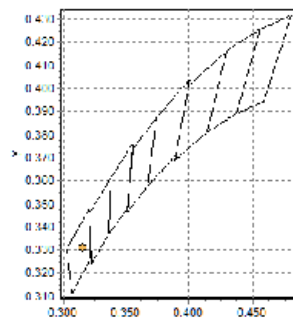

C78.377-2008