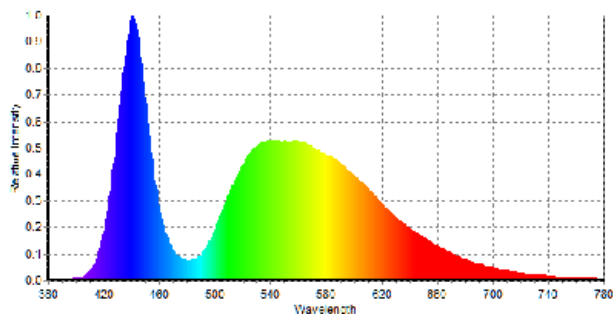

Spectral Distribution