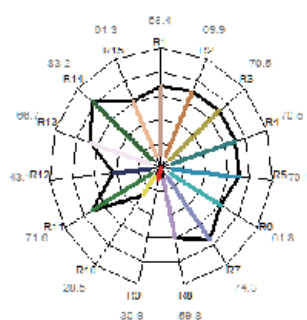

Radar Diagram of CRI

Flicker Frequency(Hz)

Flicker %

Flicker Index