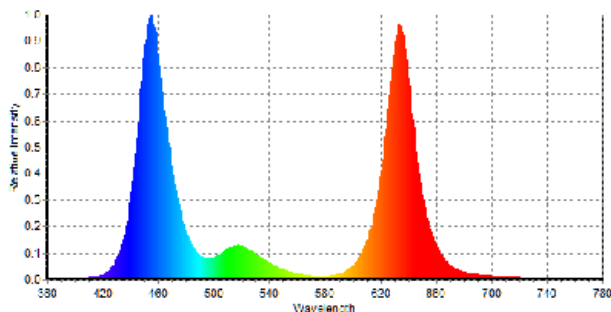

Spectral Distribution