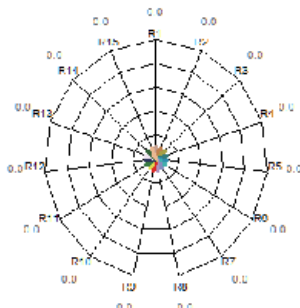

Radar Diagram of CRI