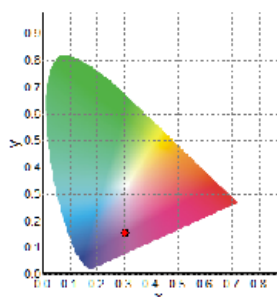

Report of Photometry & Chromaticity for Light Source

Product Description

Product Name	Led Strip HO	
Sample Number		
Date(YYYY/MM/DD)	2020/5/7 11:42:05	
Manufacturer	Pro Shop Showtech	
Tester	HTH	
Temperature(°C)	20	Re. Humidity(%)
Reviewer		

Photometry and Chromaticity

CIE_x	0.3028	Duv	0.0000
CIE_y	0.1551	λ_d(nm)	0.0
CIE_u'	0.2846	Purity(%)	0
CIE_v'	0.3280	FWHM(nm)	25
CCT(K)	0	SP ratio	3.90
Illuminance(lx)	1680	PPFD($\mu\text{mol}/\text{m}^2\text{s}$)	55.7
λ_p(nm)	455	CRI(Ra)	0
TLCI(Qa)	0.0	GAI	0.0
GAI BB8	0	GAI BB15	0
TM-30 Rf	0	TM-30 Rg	0

CQS-Qa	0	Re(thru R1~R15)	0
R1	0.0	R6	0.0
R2	0.0	R7	0.0
R3	0.0	R8	0.0
R4	0.0	R9	0.0
R5	0.0	R10	0.0
R11	0.0	R12	0.0
R13	0.0	R14	0.0
R15	0.0	R15	0.0

Flicker Frequency(Hz)   Flicker %
Flicker Index

CIE1931 Chromaticity Diagram