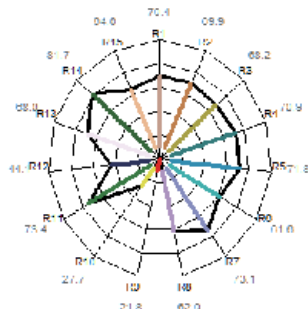

Radar Diagram of CRI

Flicker Frequency(Hz)

Flicker %

Flicker Index