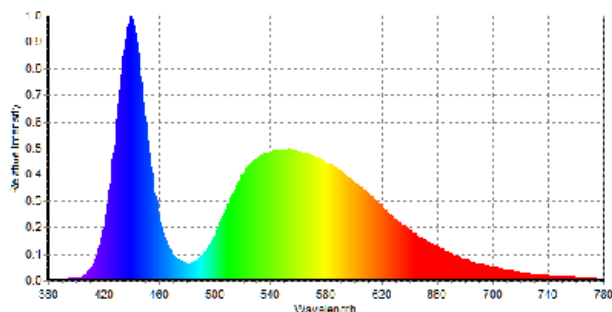

Spectral Distribution