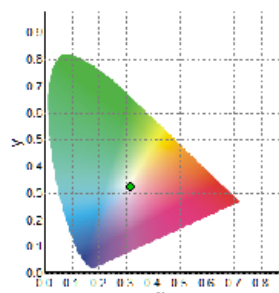

Information Links

Manufacture Link [Harry the hirer](#)

Data Sheet [Photometry Report](#)

Report of Photometry & Chromaticity for Light Source

Product Description

Product Name	LED Show Spot 310w	
Sample Number		
Date(YYYY/MM/DD)	2020/5/6 10:12:07	
Manufacturer		
Tester	HTH	
Temperature(°C)	20	Re. Humidity(%)
Reviewer		

Photometry and Chromaticity

CIE_x	0.3151	Duv	-0.0008
CIE_y	0.3236	λ_d (nm)	484.5
CIE_u'	0.2016	Purity(%)	7
CIE_v'	0.4657	FWHM(nm)	26
CCT(K)	6415	SP ratio	1.91
Illuminance(lx)	28195	PPFD($\mu\text{mol}/\text{m}^2\text{s}$)	410.1
λ_p (nm)	439	CRI(Ra)	69
TLCI(Qa)	43.8	GAI	90.6
GAI BB8	93	GAI BB15	95
TM-30 Rf	63	TM-30 Rg	97