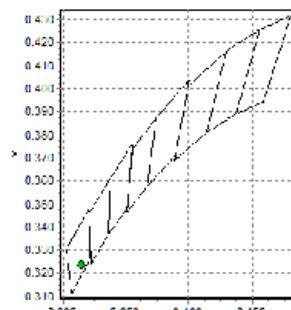

C78.377-2008