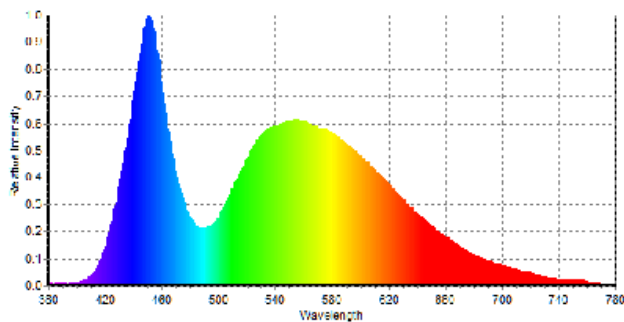

Information Links

Manufacturer Link [Harry the hirer](#)

Data Sheet [Photometry Report](#)

Report of Photometry & Chromaticity for Light Source

Product Description

Product Name	led honeycomb xo whiteonly	
Sample Number		
Date(YYYY/MM/DD)	2020/5/7 11:36:42	
Manufacturer	ProShop	
Tester	HTH	
Temperature(°C)	20	Re. Humidity(%)
Reviewer		

CIE1931 Chromaticity Diagram

Radar Diagram of CRI

Spectral Distribution

C78.377-2008

Photometry and Chromaticity

CIE_x	0.3136	Duv	0.0003
CIE_y	0.3243	λ_d (nm)	485.6
CIE_u'	0.2002	Purity(%)	7
CIE_v'	0.4659	FWHM(nm)	34
CCT(K)	6492	SP ratio	2.10
Illuminance(lx)	228	PPFD($\mu\text{mol}/\text{m}^2\text{s}$)	3.4
λ_p (nm)	451	CRI(Ra)	78
TLCI(Qa)	58.1	GAI	89.2
GAI BB8	91	GAI BB15	95
TM-30 Rf	75	TM-30 Rg	95