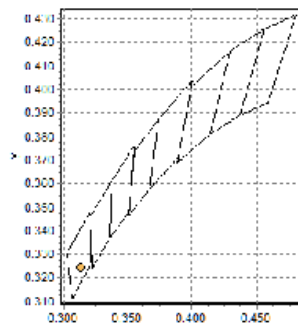

C78.377-2008

Photometry and Chromaticity

CIE_x	0.3136	Duv	0.0003
CIE_y	0.3243	λ_d(nm)	485.6
CIE_u'	0.2002	Purity(%)	7
CIE_v'	0.4659	FWHM(nm)	34
CCT(K)	6492	SP ratio	2.10
Illuminance(lx)	228	PPFD($\mu\text{mol}/\text{m}^2\text{s}$)	3.4
λ_p(nm)	451	CRI(Ra)	78
TLCI(Qa)	58.1	GAI	89.2
GAI BB8	91	GAI BB15	95
TM-30 Rf	75	TM-30 Rg	95

CQS-Qa 74 Re(thru R1~R15) 69

R1	76.5	R6	72.9	R11	74.7
R2	81.2	R7	85.3	R12	52.1
R3	81.3	R8	68.7	R13	77.1
R4	78.4	R9	-0.7	R14	89.2
R5	76.9	R10	51.9	R15	73.5

Flicker Frequency(Hz)

Flicker %

Flicker Index