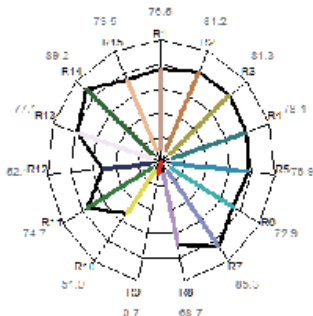

Information Links

Manufacturer Link [Harry the hirer](#)

Data Sheet [Photometry Report](#)

Report of Photometry & Chromaticity for Light Source

Product Description

Product Name	led honeycomb xo whiteonly	
Sample Number		
Date(YYYY/MM/DD)	2020/5/7 11:36:42	
Manufacturer	ProShop	
Tester	HTH	
Temperature(°C)	20	Re. Humidity(%)
Reviewer		

CIE1931 Chromaticity Diagram

Radar Diagram of CRI

Spectral Distribution

C78.377-2008

Photometry and Chromaticity

CIE_x	0.3136	Duv	0.0003
CIE_y	0.3243	λ_d (nm)	485.6
CIE_u'	0.2002	Purity(%)	7
CIE_v'	0.4659	FWHM(nm)	34
CCT(K)	6492	SP ratio	2.10
Illuminance(lx)	228	PPFD($\mu\text{mol}/\text{m}^2\text{s}$)	3.4
λ_p (nm)	451	CRI(Ra)	78
TLCI(Qa)	58.1	GAI	89.2
GAI BB8	91	GAI BB15	95
TM-30 Rf	75	TM-30 Rg	95