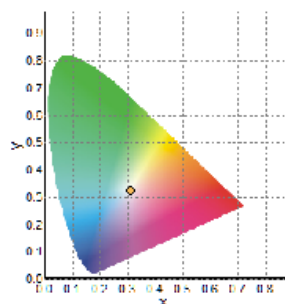

CIE1931 Chromaticity Diagram

Radar Diagram of CRI

Spectral Distribution

C78.377-2008

Photometry and Chromaticity

CIE_x	0.3136	Duv	0.0003
CIE_y	0.3243	λ_d (nm)	485.6
CIE_u'	0.2002	Purity(%)	7
CIE_v'	0.4659	FWHM(nm)	34
CCT(K)	6492	SP ratio	2.10
Illuminance(lx)	228	PPFD($\mu\text{mol}/\text{m}^2\text{s}$)	3.4
λ_p (nm)	451	CRI(Ra)	78
TLCI(Qa)	58.1	GAI	89.2
GAI BB8	91	GAI BB15	95
TM-30 Rf	75	TM-30 Rg	95