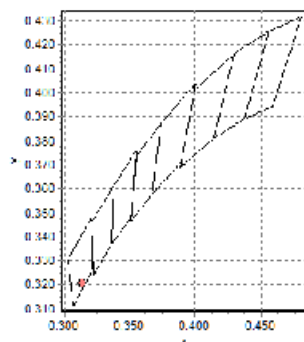

CIE1931 Chromaticity Diagram

Radar Diagram of CRI

Spectral Distribution

C78.377-2008

Photometry and Chromaticity

CIE_x	0.3143	Duv	-0.0020
CIE_y	0.3206	λ_d (nm)	482.5
CIE_u'	0.2022	Purity(%)	8
CIE_v'	0.4640	FWHM(nm)	25
CCT(K)	6480	SP ratio	2.06
Illuminance(lx)	800	PPFD($\mu\text{mol}/\text{m}^2\text{s}$)	11.8
λ_p (nm)	450	CRI(Ra)	76
TLCl(Qa)	54.7	GAI	90.6
GAI BB8	93	GAI BB15	97
TM-30 Rf	72	TM-30 Rg	96