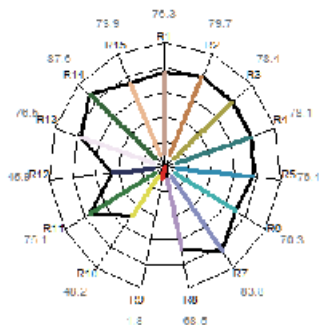

Mounting Options

Hanging Type	None
Freestanding	Yes base
Expo LX	-

Optical

Light Source	6 x 8w RGBW LED
Beam Angle	30° Conical
Colour Temperature	6400k maximum
CRI	76
Light Output 2m	800
Light Output 4m	214
Light Output 6m	100

CIE1931 Chromaticity Diagram

Radar Diagram of CRI

Spectral Distribution

C78.377-2008

Photometry and Chromaticity

CIE_x	0.3143	Duv	-0.0020
CIE_y	0.3206	λ_d (nm)	482.5
CIE_u'	0.2022	Purity(%)	8
CIE_v'	0.4640	FWHM(nm)	25
CCT(K)	6480	SP ratio	2.06
Illuminance(lx)	800	PPFD($\mu\text{mol}/\text{m}^2\text{s}$)	11.8
λ_p (nm)	450	CRI(Ra)	76
TLCl(Qa)	54.7	GAI	90.6
GAI BB8	93	GAI BB15	97
TM-30 Rf	72	TM-30 Rg	96