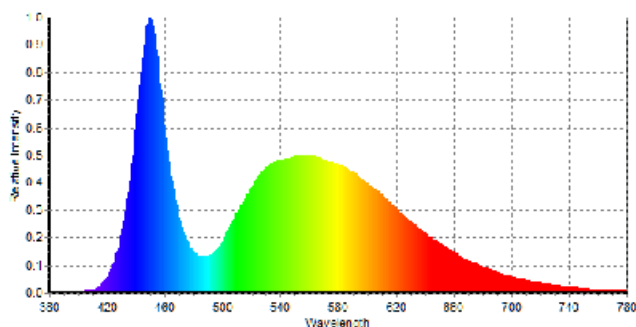

CIE1931 Chromaticity Diagram

Radar Diagram of CRI

Spectral Distribution

C78.377-2008

Photometry and Chromaticity

CIE_x	0.3143	Duv	-0.0020
CIE_y	0.3206	λ_d (nm)	482.5
CIE_u'	0.2022	Purity(%)	8
CIE_v'	0.4640	FWHM(nm)	25
CCT(K)	6480	SP ratio	2.06
Illuminance(lx)	800	PPFD($\mu\text{mol}/\text{m}^2\text{s}$)	11.8
λ_p (nm)	450	CRI(Ra)	76
TLCl(Qa)	54.7	GAI	90.6
GAI BB8	93	GAI BB15	97
TM-30 Rf	72	TM-30 Rg	96