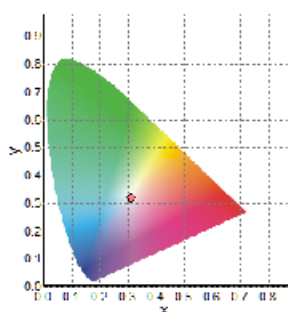

CIE1931 Chromaticity Diagram