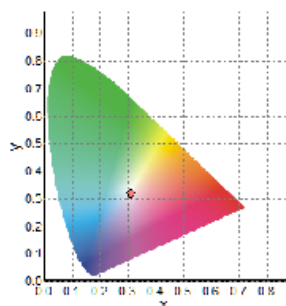

Product Description

Product Name	Black Battery Powered LED Bricks white only	
Sample Number		
Date(YYYY/MM/DD)	2020/5/6 12:58:45	
Manufacturer	HTH	
Tester	HTH	
Temperature(°C)	20	Re. Humidity(%)
Reviewer		

CIE1931 Chromaticity Diagram

Photometry and Chromaticity

CIE_x	0.3143	Duv	-0.0020
CIE_y	0.3206	λ_d(nm)	482.5
CIE_u'	0.2022	Purity(%)	8
CIE_v'	0.4640	FWHM(nm)	25
CCT(K)	6480	SP ratio	2.06
Illuminance(lx)	800	PPFD($\mu\text{mol}/\text{m}^2 \cdot \text{s}$)	11.8
λ_p(nm)	450	CRI(Ra)	76
TLCI(Qa)	54.7	GAI	90.6
GAI BB8	93	GAI BB15	97
TM-30 Rf	72	TM-30 Rg	96

CQS-Qa	72	Re(thru R1~R15)	68
R1	76.3	R6	70.3
R2	79.7	R7	83.8
R3	78.4	R8	68.5
R4	78.1	R9	-1.8
R5	76.4	R10	48.2
		R11	75.1
		R12	45.9
		R13	76.5
		R14	87.6
		R15	73.9