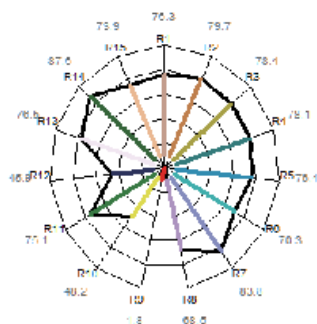

Radar Diagram of CRI

Flicker Frequency(Hz)

Flicker %

Flicker Index