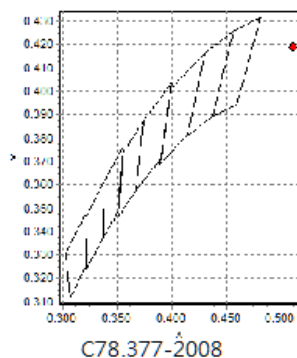

Photometry and Chromaticity

CIE_x	0.5117	Duv	0.0011
CIE_y	0.4187	λ_d(nm)	587.2
CIE_u'	0.2924	Purity(%)	79
CIE_v'	0.5382	FWHM(nm)	30
CCT(K)	2165	SP ratio	1.20
Illuminance(lx)	9	PPFD(μmol/m²s)	0.1
λ_p(nm)	627	CRI(Ra)	80
TLCI(Qa)	29.6	GAI	29.4
GAI BB8	96	GAI BB15	94
TM-30 Rf	76	TM-30 Rg	103

CQS-Qa	78	Re(thru R1~R15)	77
R1	74.9	R6	63.1
R2	87.1	R7	97.1
R3	94.0	R8	95.3
R4	61.1	R9	93.1
R5	68.4	R10	67.7
R11	34.1	R12	51.1
R13	75.5	R14	96.2
R15	90.4		

Flicker Frequency(Hz)

Flicker %

Flicker Index

C78.377-2008