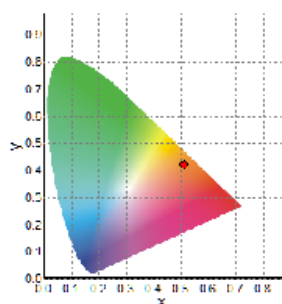

8 IEC Cables

Report of Photometry & Chromaticity for Light Source

Product Description

Product Name	AX1 Pixel Tube	
Sample Number		
Date(YYYY/MM/DD)	2020/5/7 11:45:52	
Manufacturer	Astera	
Tester	HTH	
Temperature(°C)	20	Re. Humidity(%)
Reviewer		