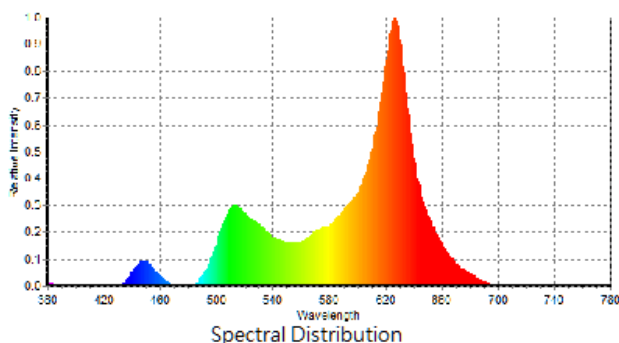

8 IEC Cables

Report of Photometry & Chromaticity for Light Source

Product Description

Product Name	AX1 Pixel Tube	
Sample Number		
Date(YYYY/MM/DD)	2020/5/7 11:45:52	
Manufacturer	Astera	
Tester	HTH	
Temperature(°C)	20	Re. Humidity(%)
Reviewer		

CIE1931 Chromaticity Diagram

Radar Diagram of CRI

Photometry and Chromaticity

CIE_x	0.5117	Duv	0.0011
CIE_y	0.4187	λ_d (nm)	587.2
CIE_u'	0.2924	Purity(%)	79
CIE_v'	0.5382	FWHM(nm)	30
CCT(K)	2165	SP ratio	1.20
Illuminance(lx)	9	PPFD(μ mol/m ² s)	0.1
λ_p (nm)	627	CRI(Ra)	80
TLCI(Qa)	29.6	GAI	29.4
GAI BB8	96	GAI BB15	94
TM-30 Rf	76	TM-30 Rg	103