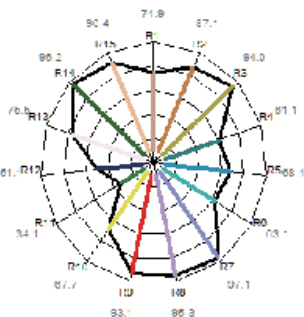

8 IEC Cables

Report of Photometry & Chromaticity for Light Source

Product Description

Product Name	AX1 Pixel Tube	
Sample Number		
Date(YYYY/MM/DD)	2020/5/7 11:45:52	
Manufacturer	Astera	
Tester	HTH	
Temperature(°C)	20	Re. Humidity(%)
Reviewer		

CIE1931 Chromaticity Diagram

Radar Diagram of CRI

Photometry and Chromaticity

CIE_x	0.5117	Duv	0.0011
CIE_y	0.4187	λ_d (nm)	587.2
CIE_u'	0.2924	Purity(%)	79
CIE_v'	0.5382	FWHM(nm)	30
CCT(K)	2165	SP ratio	1.20
Illuminance(lx)	9	PPFD(μ mol/m ² s)	0.1
λ_p (nm)	627	CRI(Ra)	80
TLCI(Qa)	29.6	GAI	29.4
GAI BB8	96	GAI BB15	94
TM-30 Rf	76	TM-30 Rg	103